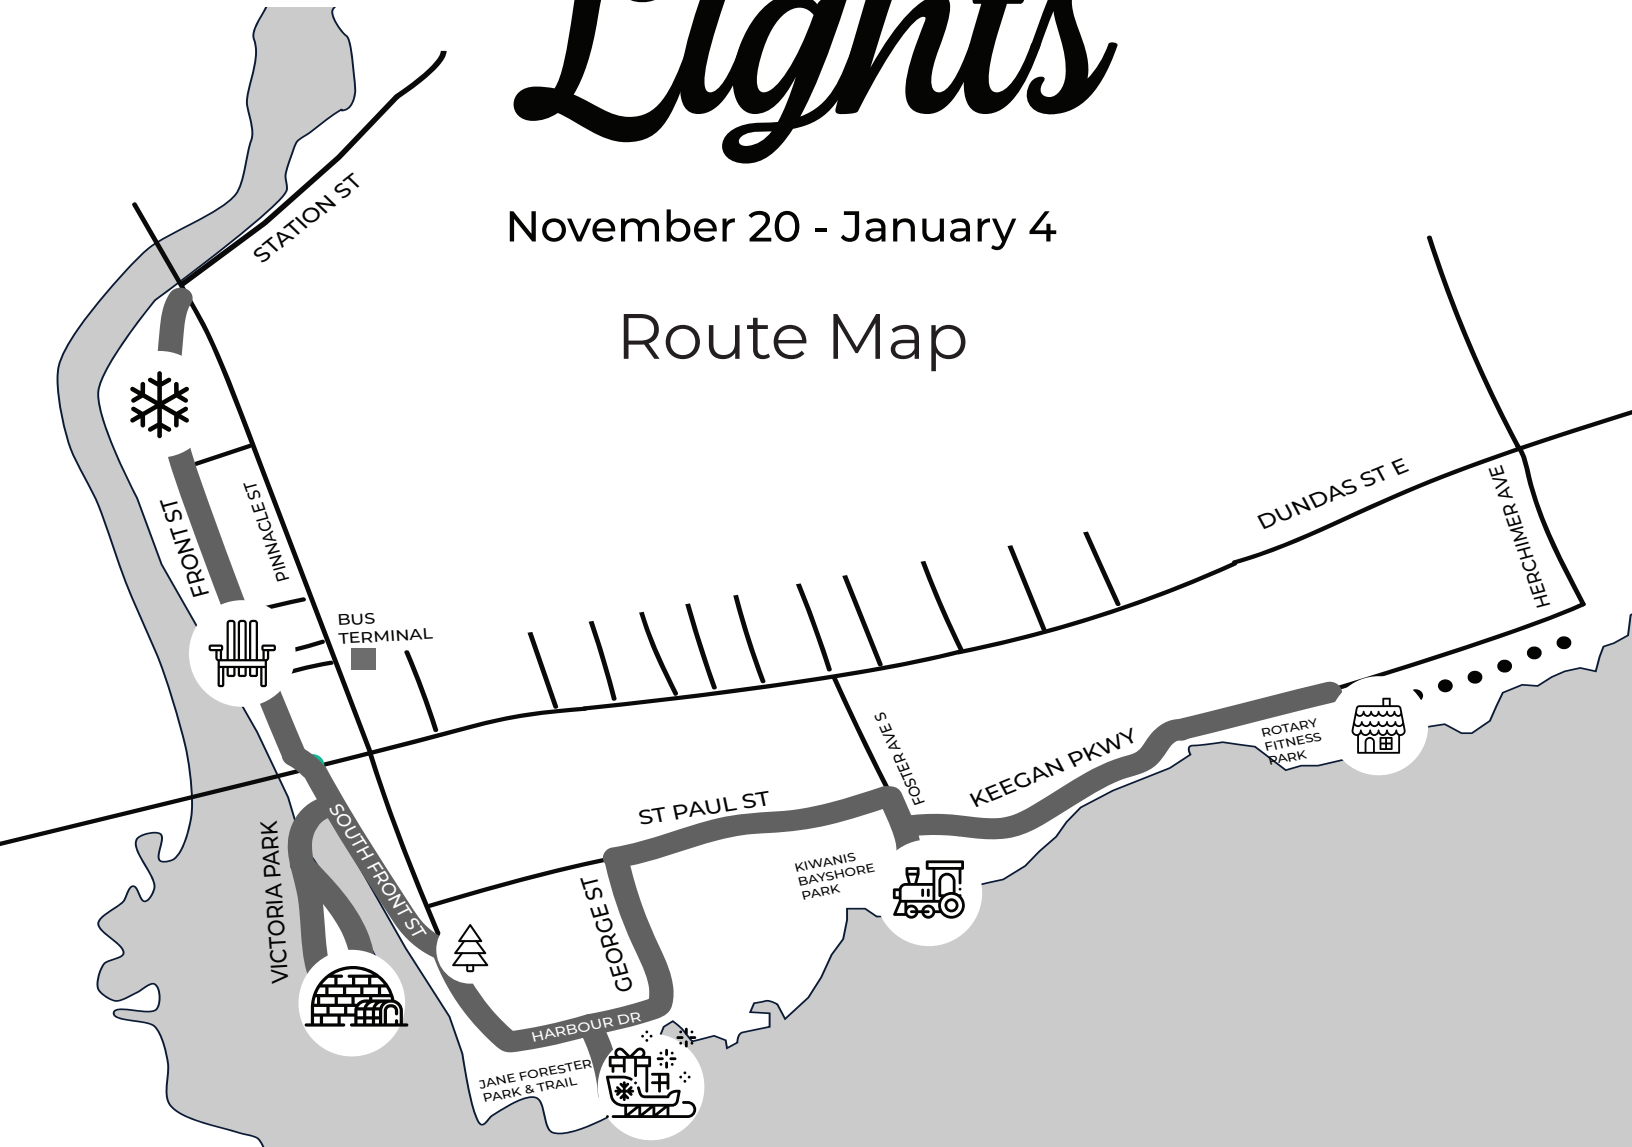

# BELLEVILLE Festival of *Lights*

November 20 - January 4

## Route Map

### Lighting Display Locations:

-  Victoria Park: 86 South Front St
-  Driscoll Parkette: 31 South Front St
-  Jane Forrester Park: 1 South Front St
-  Kiwanis Bayshore Park: 1A Foster Ave S
-  Rotary Fitness Park: 21A Keegan Parkway
-  Downtown Belleville: Front Street

### Holiday Decor Contest:

Vote for your favourite house or business holiday decorations along the Festival of Lights route!

Vote online:

[downtownbelleville.ca/festivalcontest](https://downtownbelleville.ca/festivalcontest)